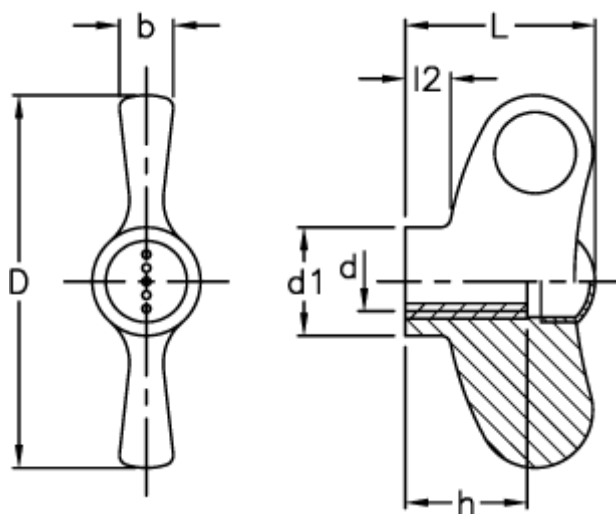

Article number: 23052234115

Description: E+G Wing nut
EWN.70 B-M10-C5, light-blue cap

Measures

b	= 10
D	= 70
d1	= 20.0
d 6H	= M10
h	= 20
L	= 36
l2	= 8.0